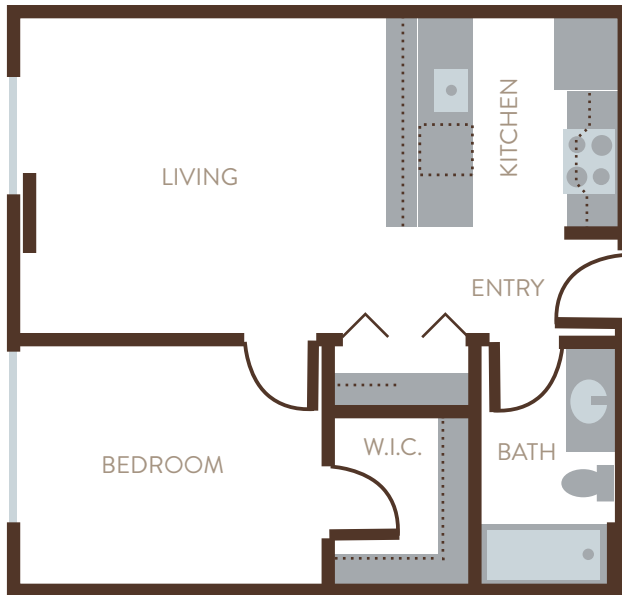

THE BLUE STONE

UNITS

102

202

302

402

1 Bedroom
1 Bathroom

550 square feet

9051 20TH AVENUE SW, SEATTLE WA 98106
LEASE@THEBLUESTONEAPTS.COM

THEBLUESTONEAPTS.COM

All floorplans are artist's conceptions and are not necessarily to scale.