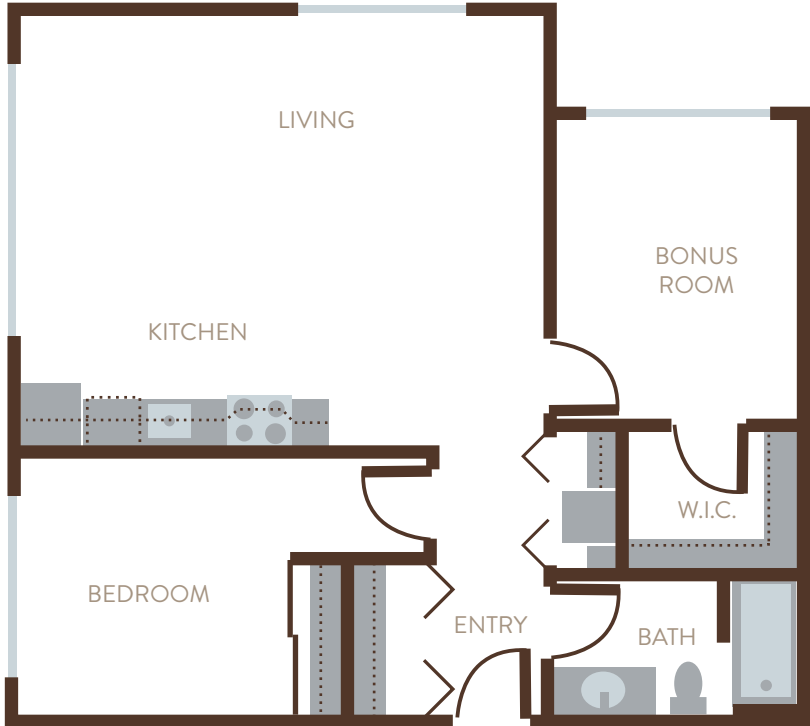

THE BLUE STONE

UNITS

104

205

305

2 Bedroom 1 Bathroom

838 square feet

9051 20TH AVENUE SW, SEATTLE WA 98106
LEASE@THEBLUESTONEAPTS.COM

THEBLUESTONEAPTS.COM

All floorplans are artist's conceptions and are not necessarily to scale.