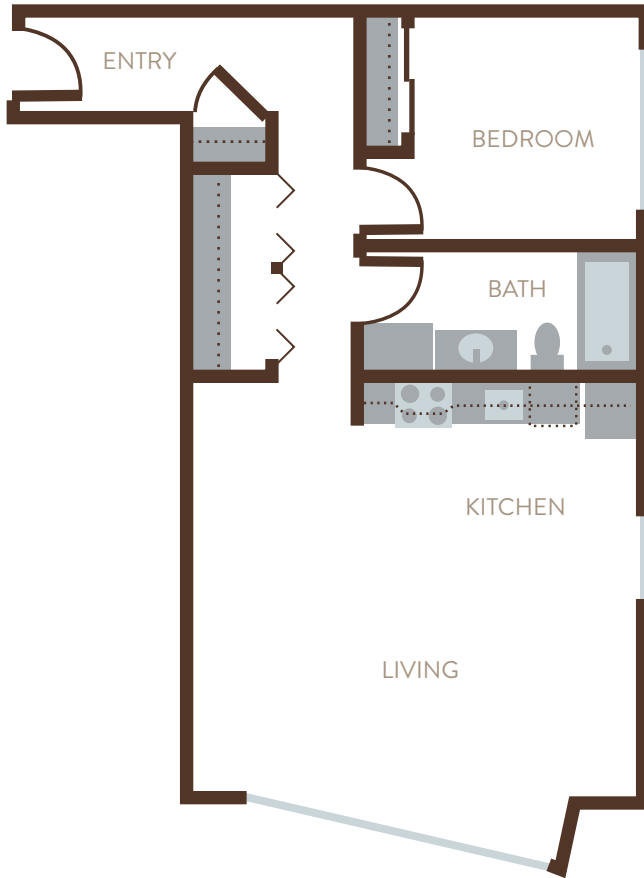

# THE BLUE | STONE

UNITS

207

310

405

**1 Bedroom**  
**1 Bathroom**

**723 square feet**

9051 20TH AVENUE SW, SEATTLE WA 98106  
LEASE@THEBLUESTONEAPTS.COM

**THEBLUESTONEAPTS.COM**

*All floorplans are artist's conceptions and are not necessarily to scale.*