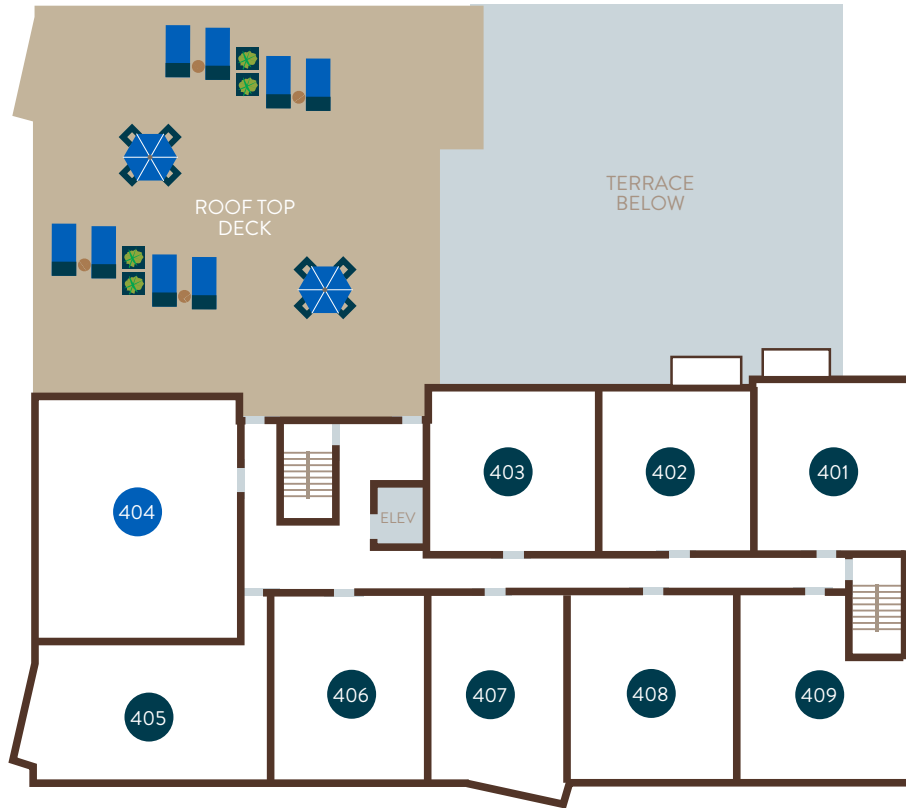

2 BR
1 BR

2 BR

1 BR

2 BR

1 BR

THE BLUE STONE

PARKING

9051 20TH AVENUE SW, SEATTLE WA 98106
LEASE@THEBLUESTONEAPTS.COM