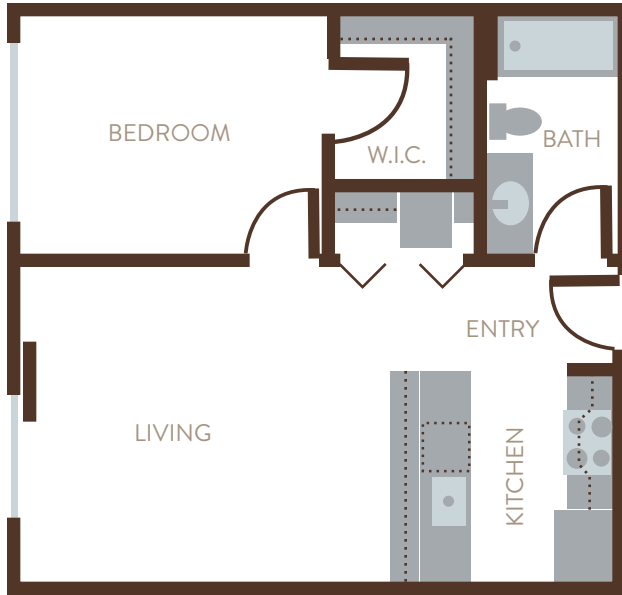

# THE BLUE STONE

UNITS

101  
201  
301  
401  
403

**1 Bedroom**  
**1 Bathroom**

**550 square feet**

9051 20TH AVENUE SW, SEATTLE WA 98106  
LEASE@THEBLUESTONEAPTS.COM

**THEBLUESTONEAPTS.COM**

*All floorplans are artist's conceptions and are not necessarily to scale.*