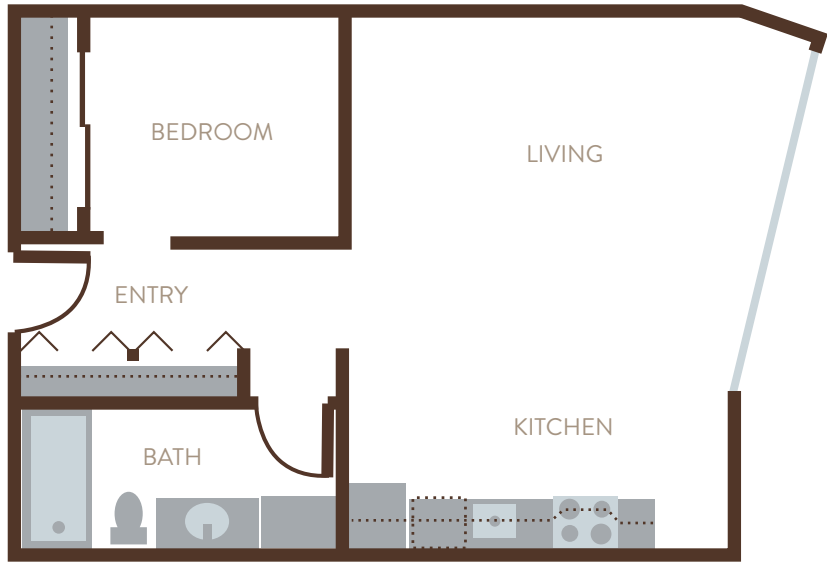

THE BLUE | STONE

UNITS

209

312

407

1 Bedroom
1 Bathroom

596 square feet

9051 20TH AVENUE SW, SEATTLE WA 98106
LEASE@THEBLUESTONEAPTS.COM

THEBLUESTONEAPTS.COM

All floorplans are artist's conceptions and are not necessarily to scale.