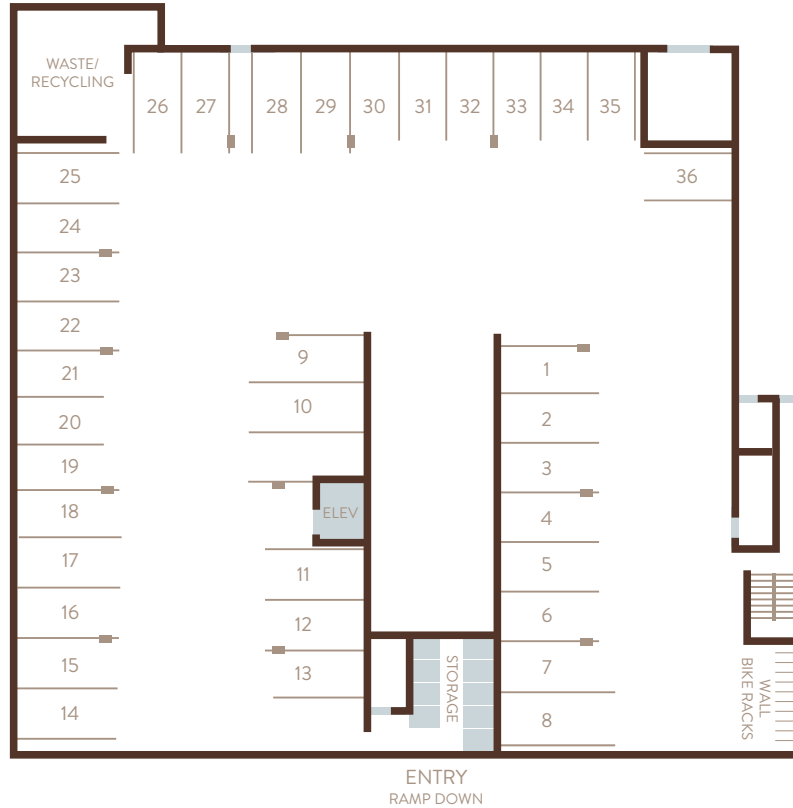

# THE BLUE STONE

PARKING

9051 20TH AVENUE SW, SEATTLE WA 98106  
LEASE@THEBLUESTONEAPTS.COM

**THEBLUESTONEAPTS.COM**

*All information herein is believed to be accurate, but is not warranted and is subject to error, change, and withdrawal without notice.*